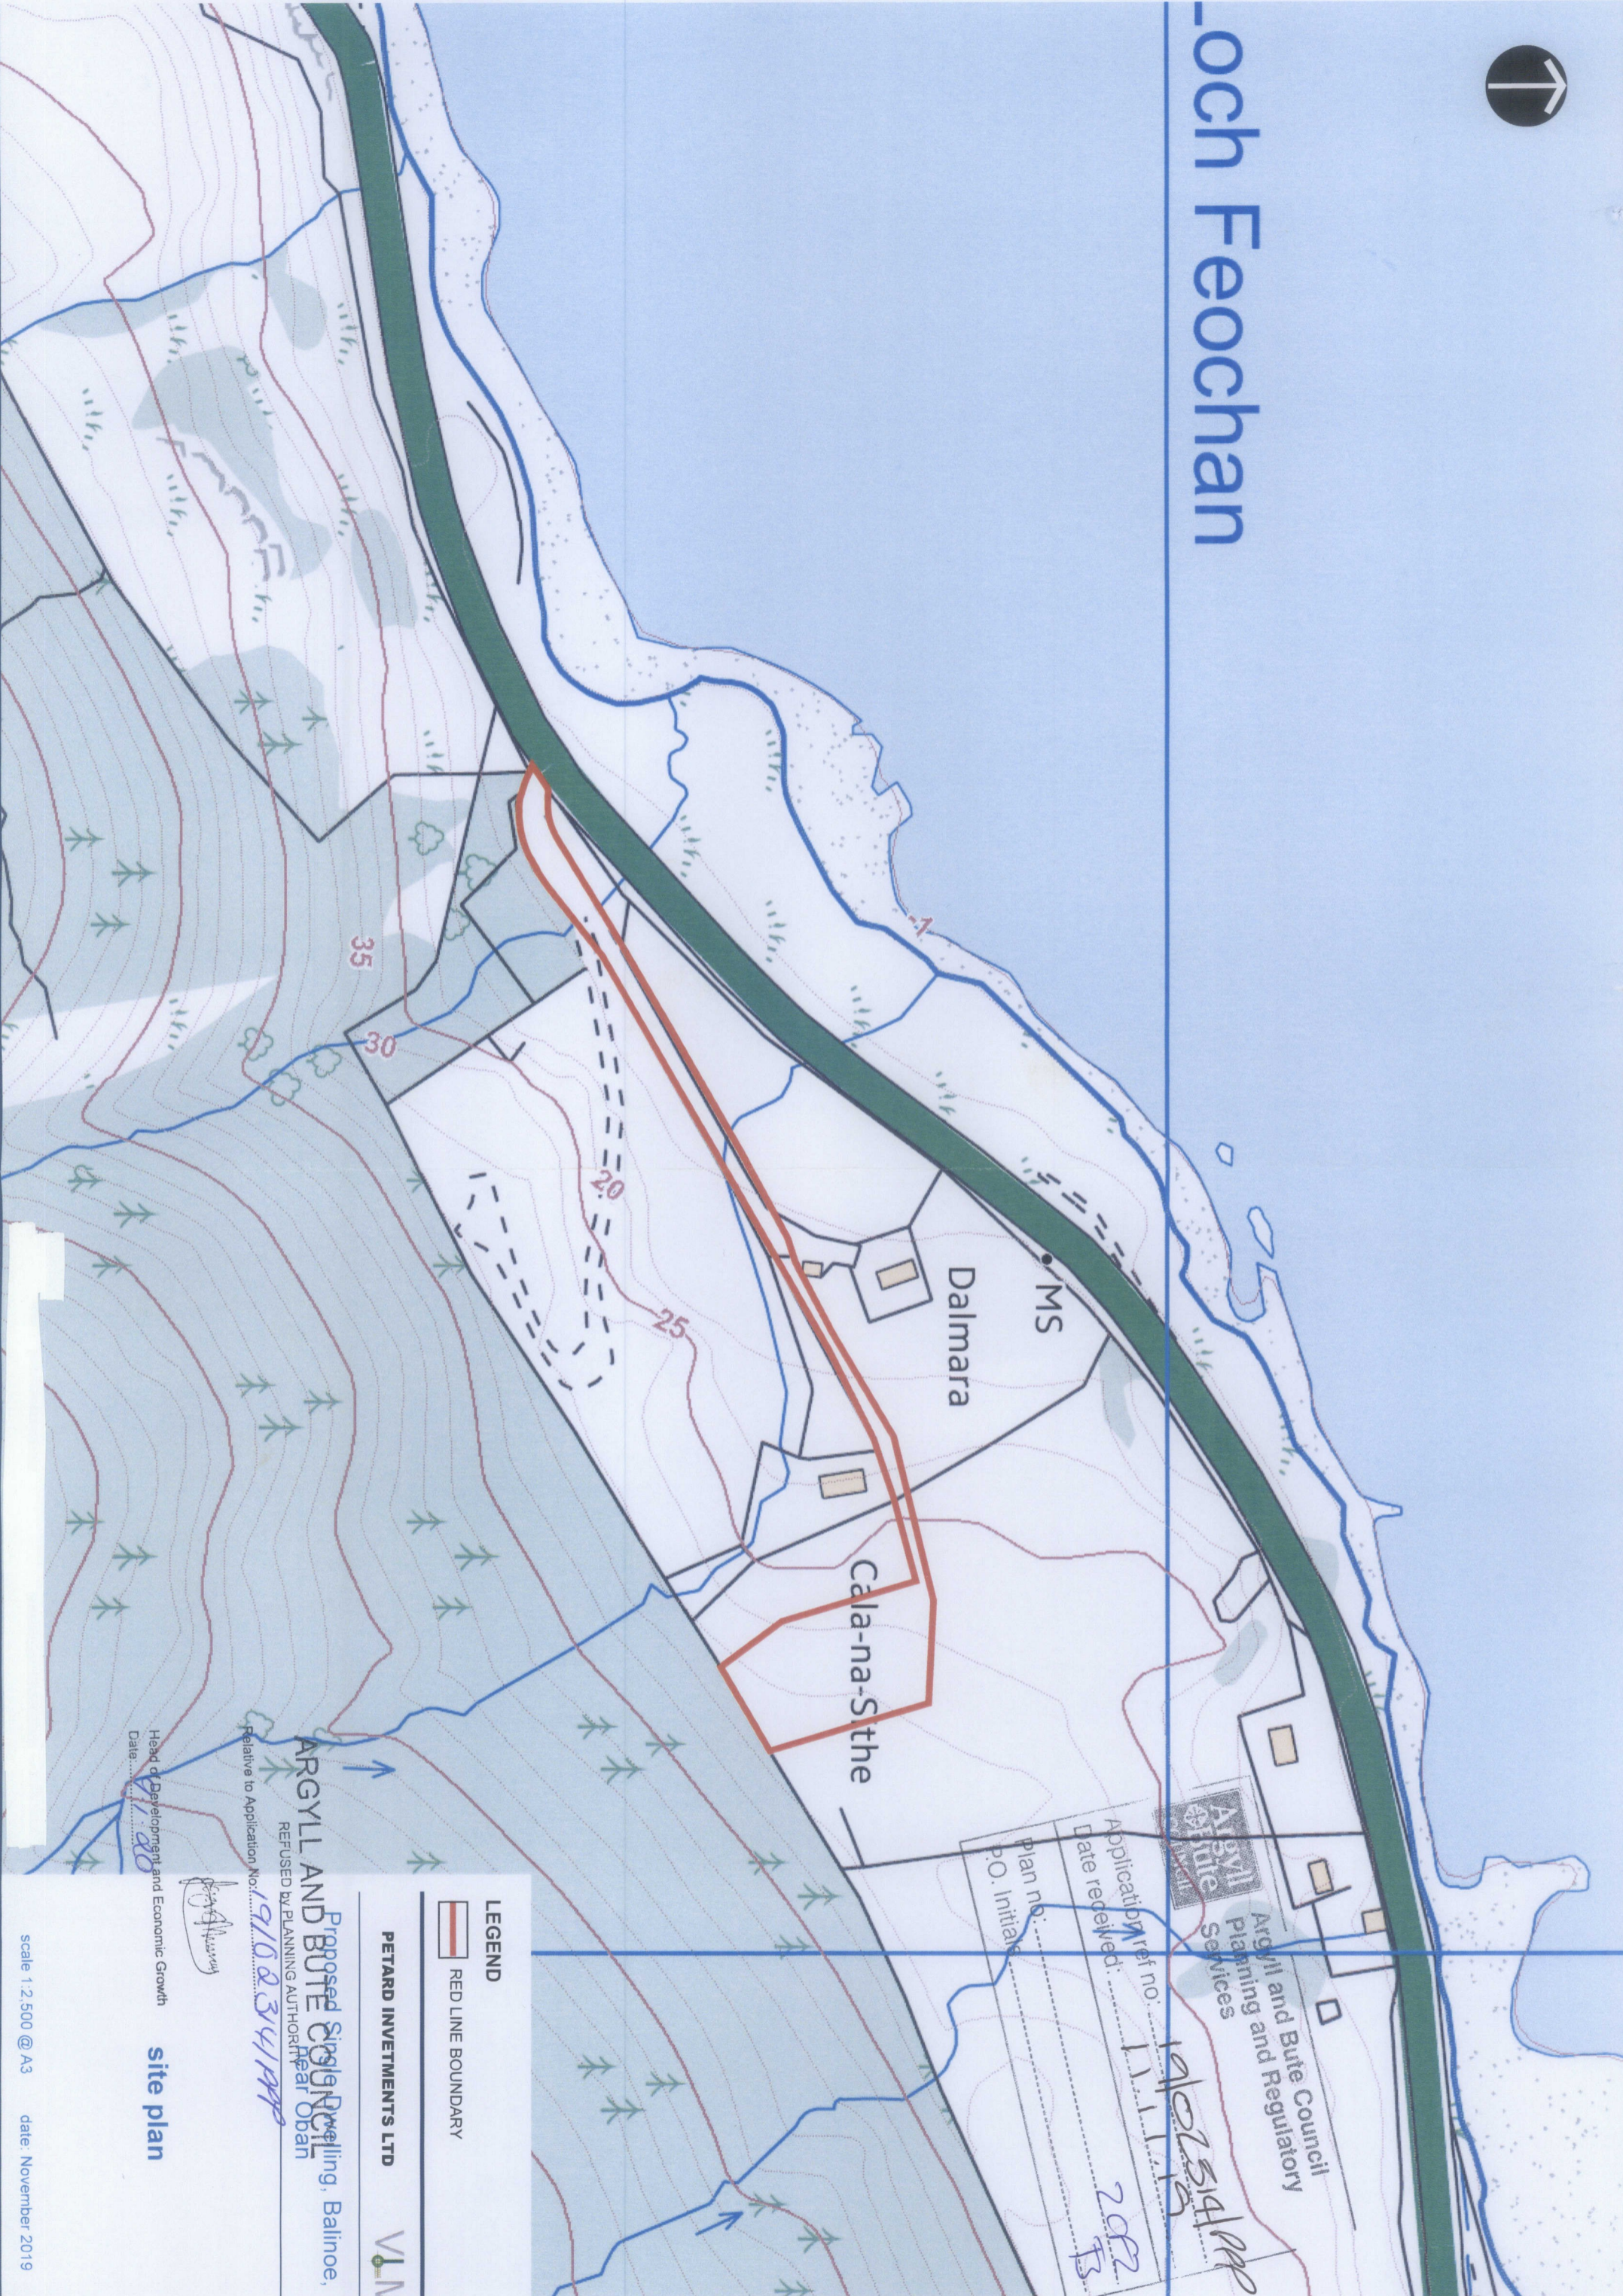

LEGEND

 SITE LOCATION

PETARD INVESTMENTS LTD

Argyll and Bute Council
Proposed 2no. Dwellings, Balnoe,
REFUSED by PLANNING AUTHORITY

Relative to Application No. *19/02314/APP*

[Signature]

Head of Development and Economic Growth
 Date: *27/09/2018*

location plan

Argyll and Bute Council
 Planning and Regulatory
 Services

Application ref no: *19/02314/APP*
 Date received: *11/11/18*

Plan no: *1042*
 P.O. Initials: *[initials]*

An Creachan

Loch Feochan

Application ref no: 1902314/PP
 Date received: 11/11/19
 Plan no: 2013
 P.O. Initialed: [Signature]

Argyll and Bute Council
 Planning and Regulatory Services

LEGEND
 RED LINE BOUNDARY

PETARD INVESTMENTS LTD

Proposed Single Dwelling, Balinoe, near Oban
 REFUSED BY PLANNING AUTHORITY
 Relative to Application No: 19102314/PP

Head of Development and Economic Growth
 Date: 17/11/20
 [Signature]

site plan